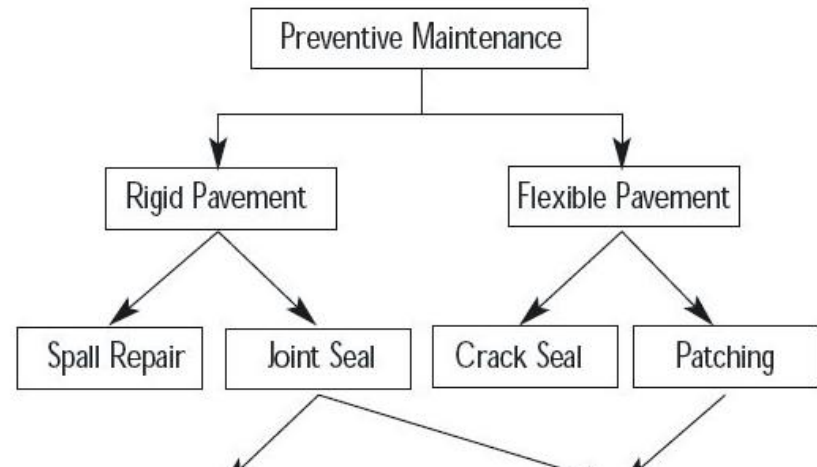

Network Model